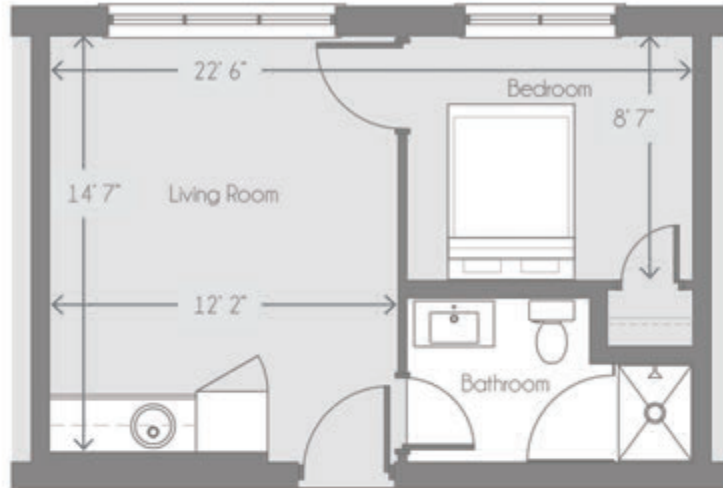

## UNIT B

350 sq ft

## SUITE FLOOR PLANS

one bedroom