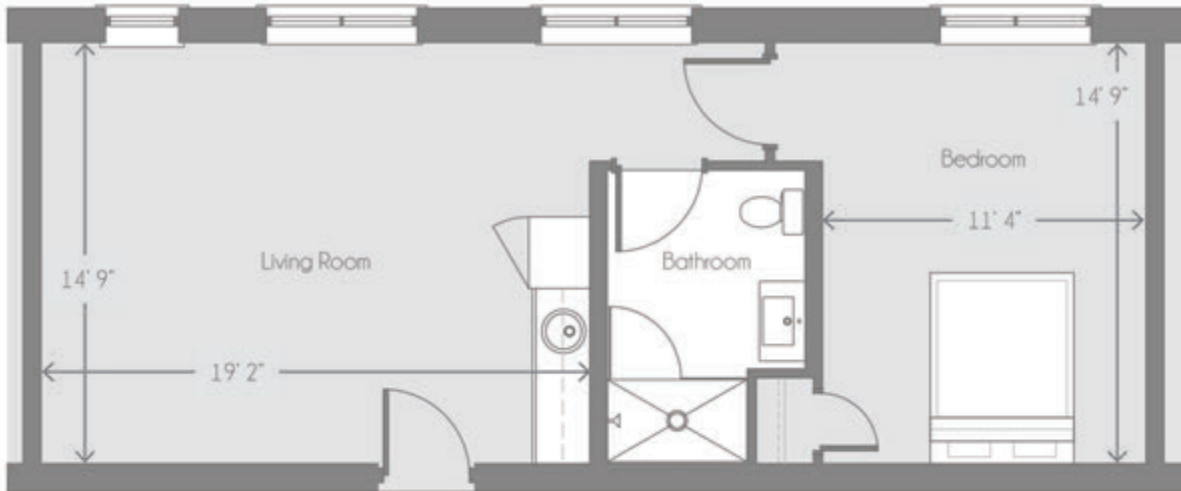

THE WINDSOR

UNIT A

575 sq ft

SUITE FLOOR PLANS

one bedroom