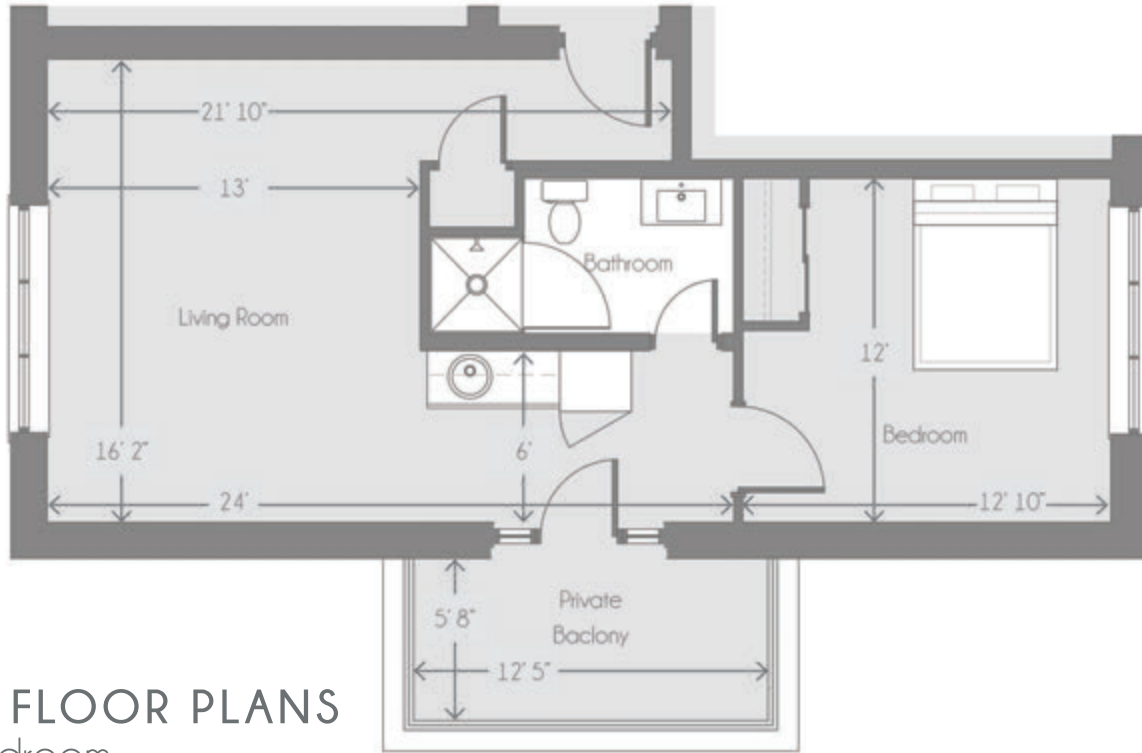

THE WINDSOR

UNIT F2

530 sq ft

SUITE FLOOR PLANS
one bedroom