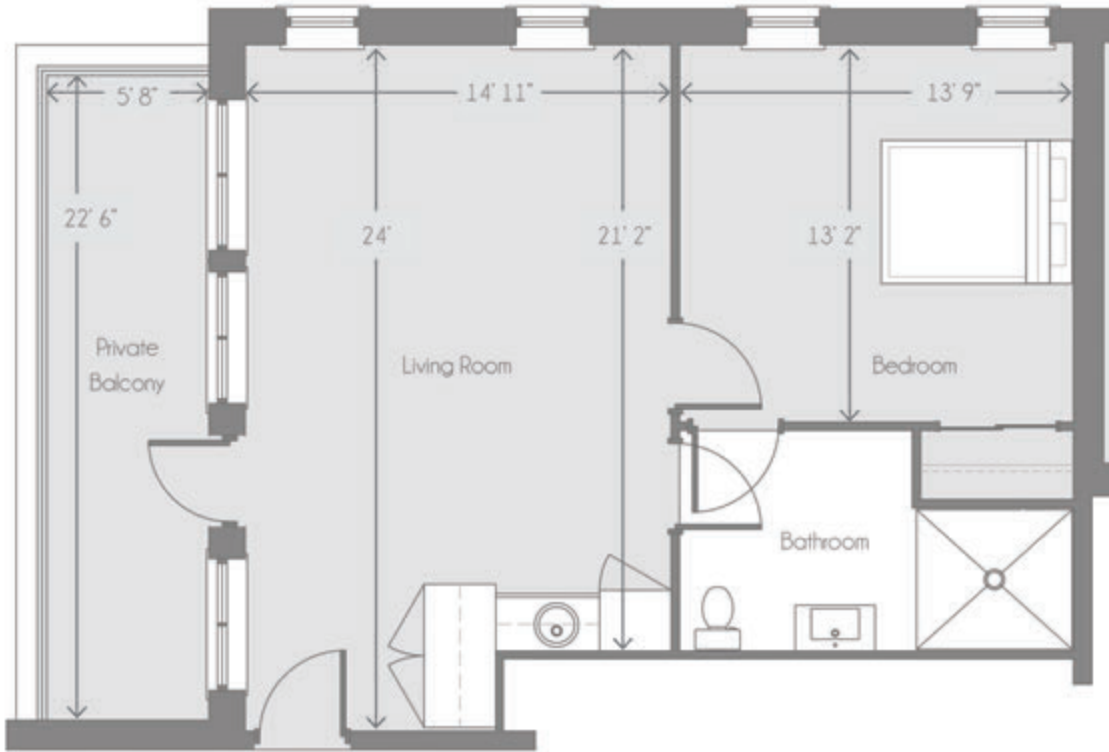

## UNIT E

620 sq ft

## SUITE FLOOR PLANS

one bedroom