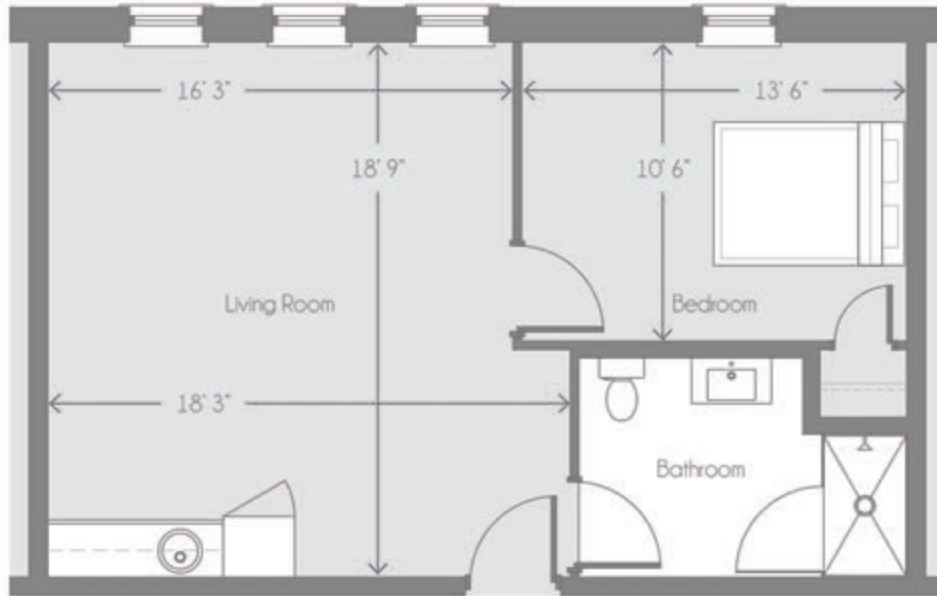

THE WINDSOR

UNIT D

605 sq ft

SUITE FLOOR PLANS

one bedroom