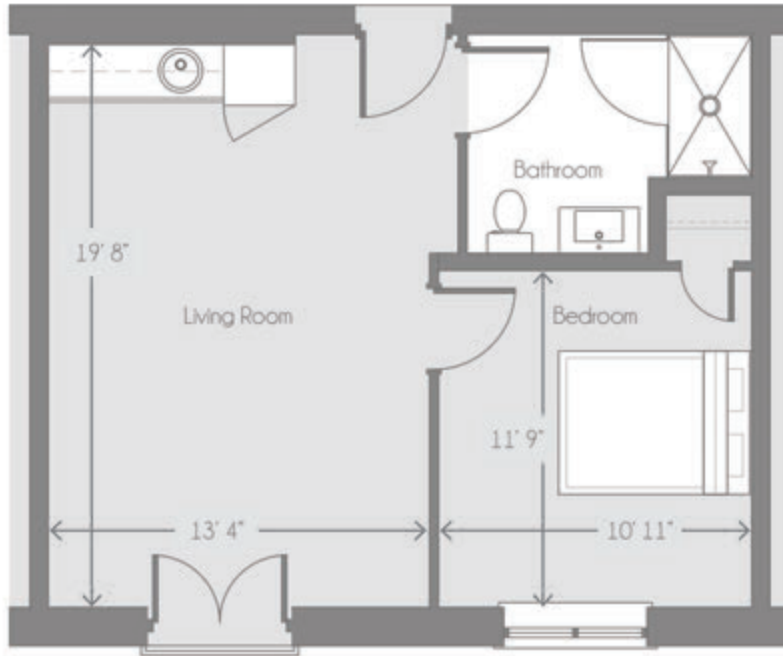

THE WINDSOR

UNIT C

500 sq ft

SUITE FLOOR PLANS one bedroom